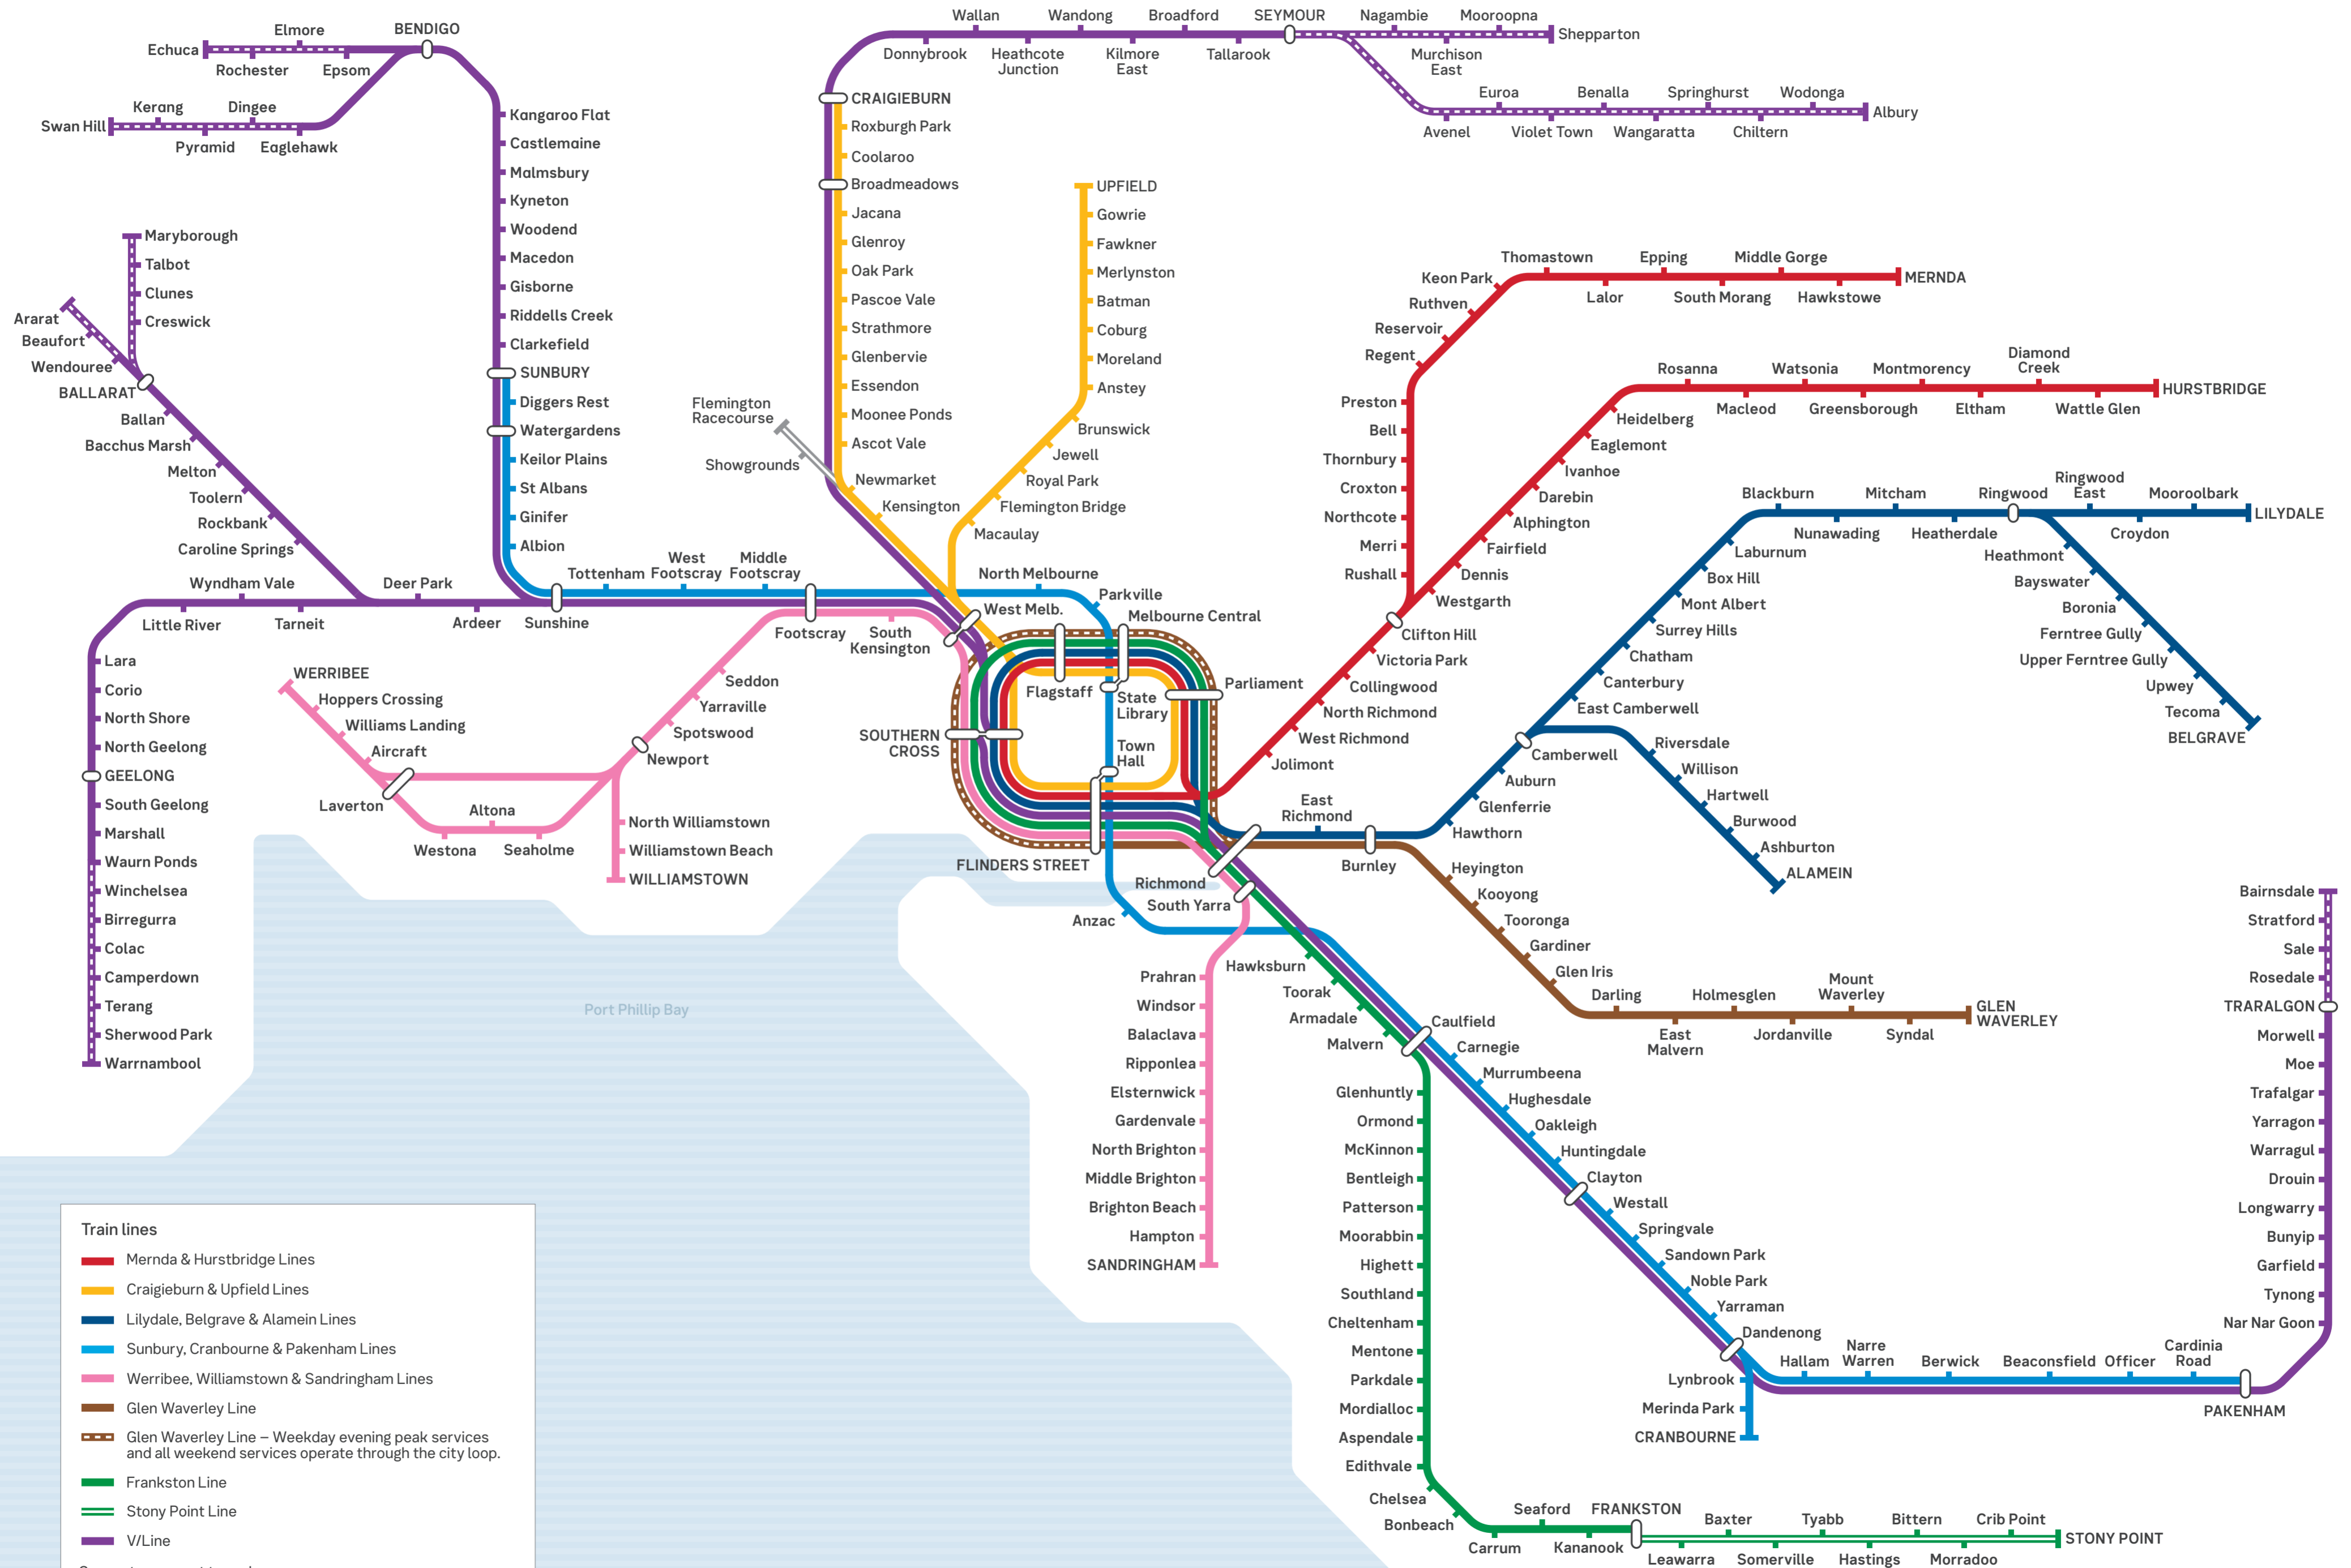

Victorian Rail Map 2025

Train lines

- Mernda & Hurstbridge Lines
- Craigieburn & Upfield Lines
- Lilydale, Belgrave & Alamein Lines
- Sunbury, Cranbourne & Pakenham Lines
- Werribee, Williamstown & Sandringham Lines
- Glen Waverley Line
- Glen Waverley Line – Weekday evening peak services and all weekend services operate through the city loop.
- Frankston Line
- Stony Point Line
- V/Line

Concept map – not to scale
© Public Transport Victoria 2018