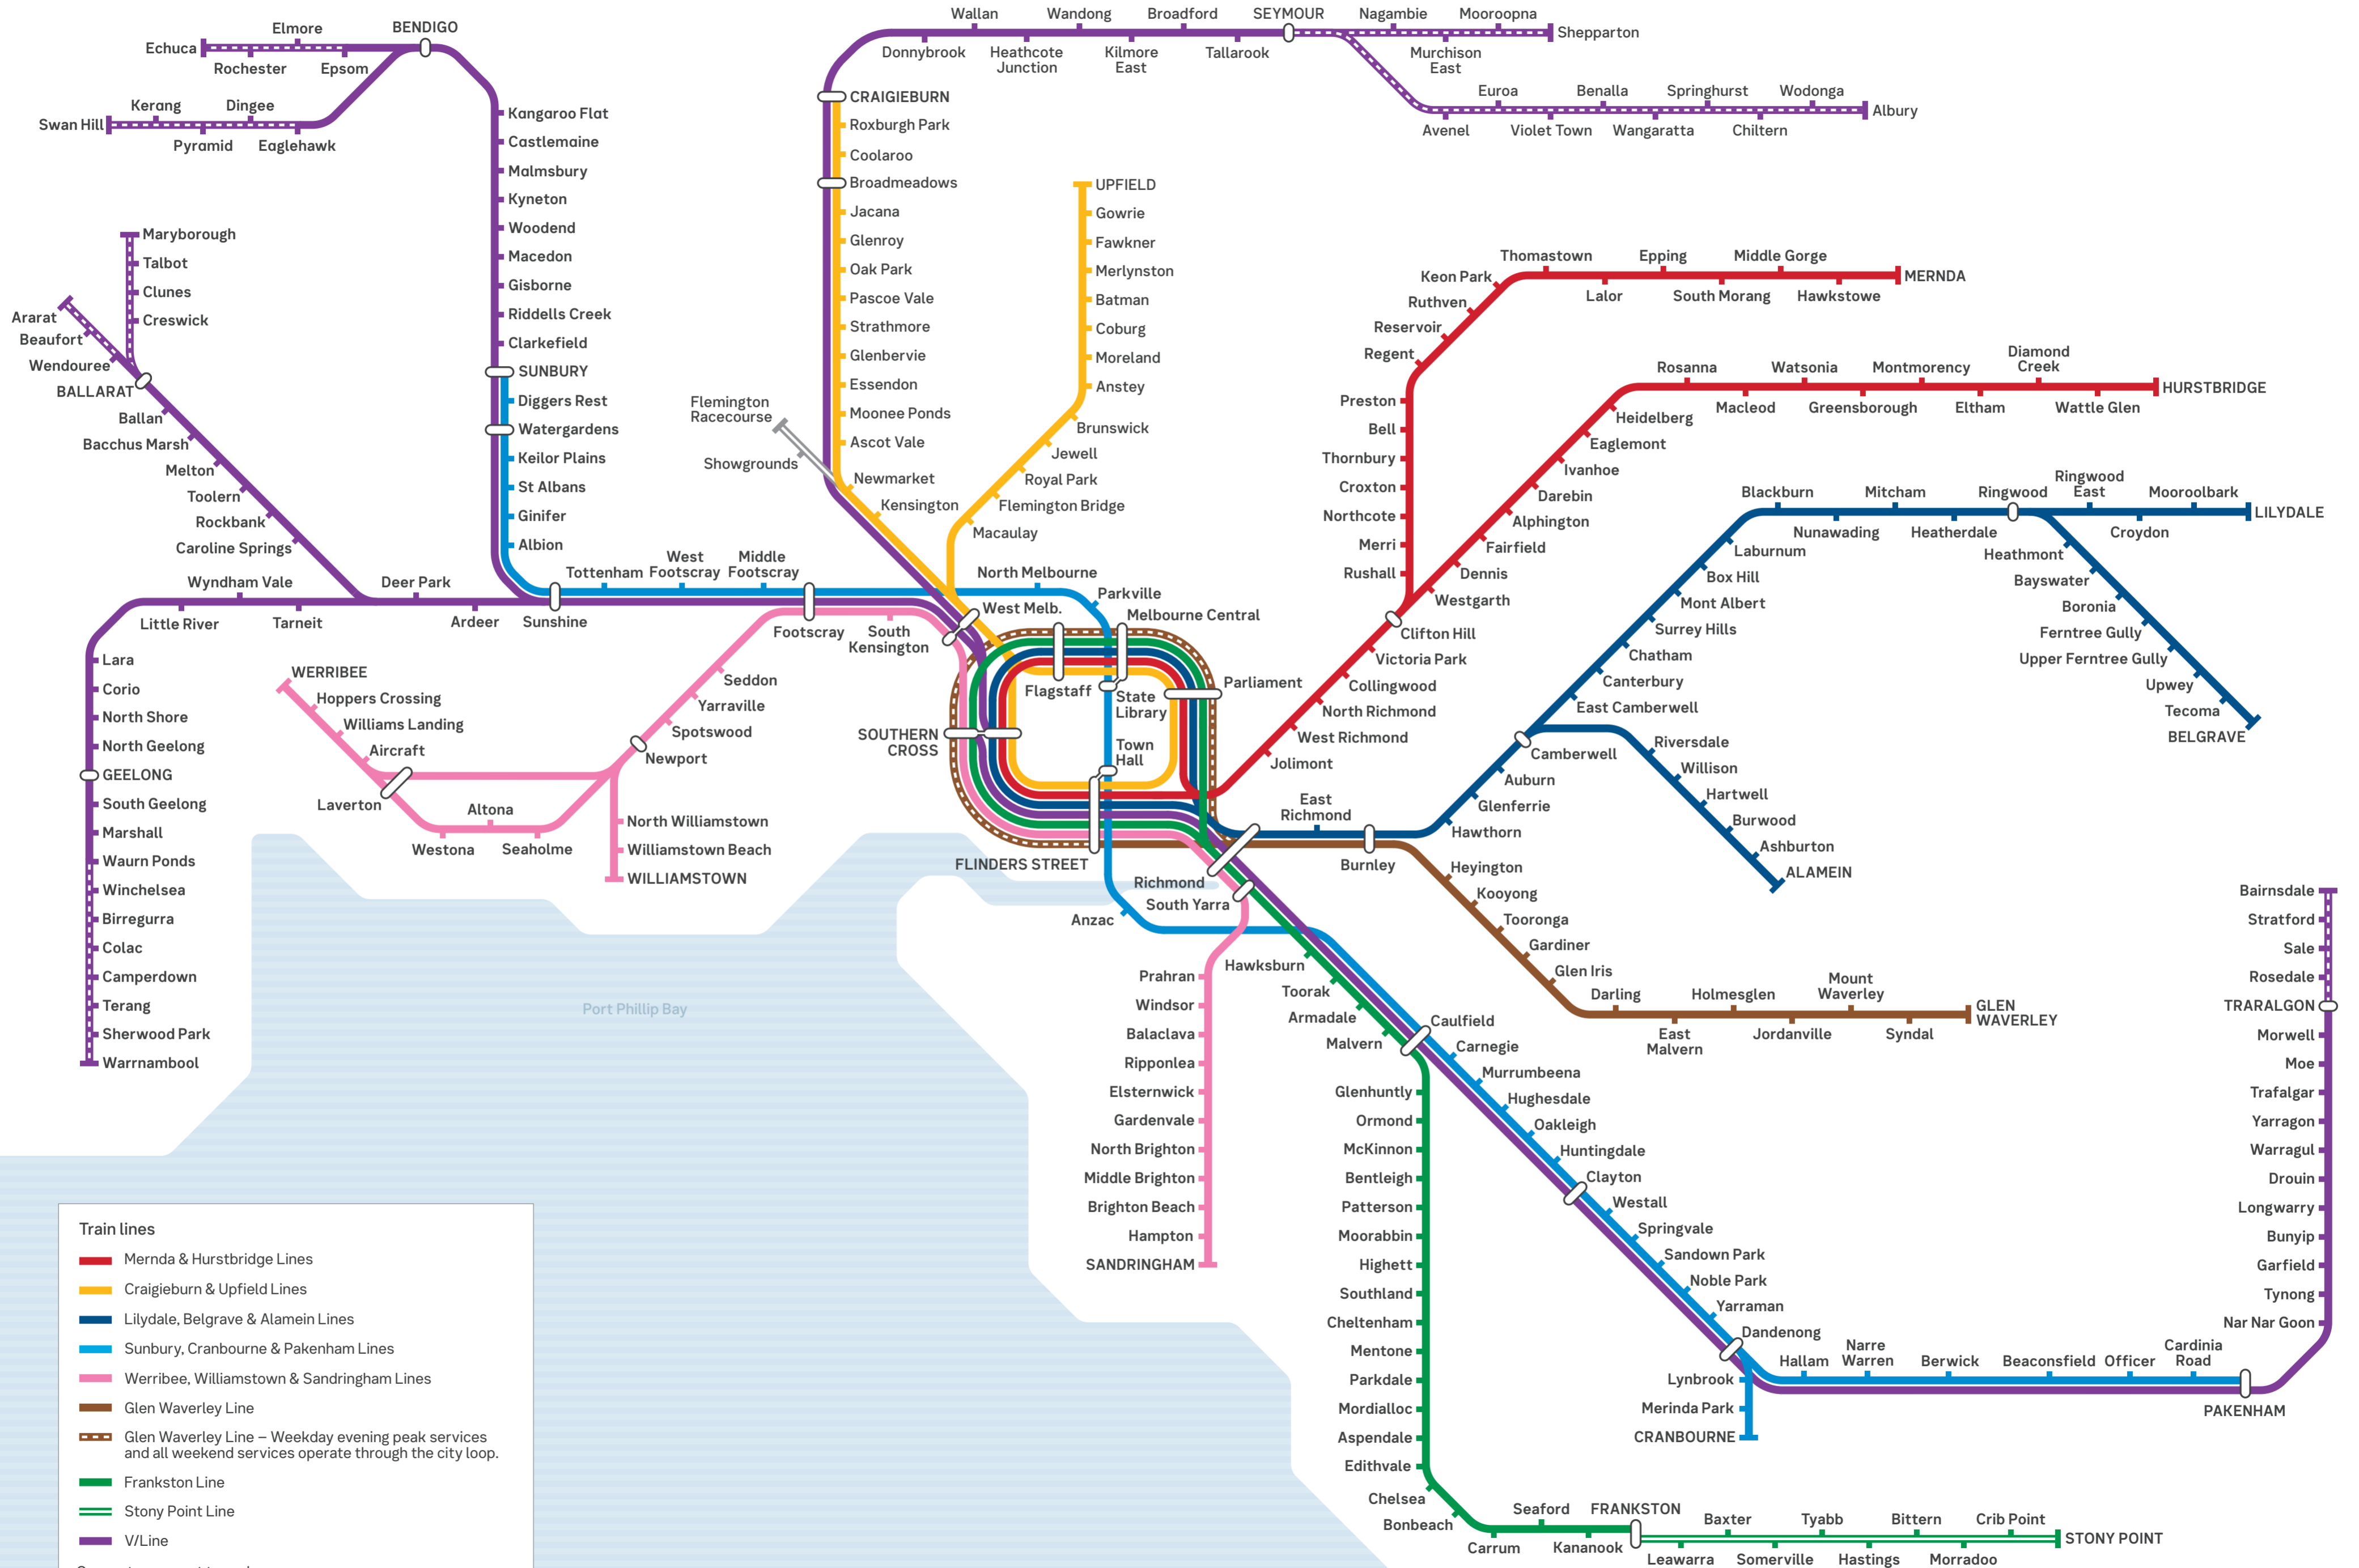

Victorian Rail Map 2025

Train lines

- Mernda & Hurstbridge Lines
- Craigieburn & Upfield Lines
- Lilydale, Belgrave & Alamein Lines
- Sunbury, Cranbourne & Pakenham Lines
- Werribee, Williamstown & Sandringham Lines
- Glen Waverley Line
- Glen Waverley Line – Weekday evening peak services and all weekend services operate through the city loop.
- Frankston Line
- Stony Point Line
- V/Line

Concept map – not to scale
© Public Transport Victoria 2018

Source: Transport for Victoria